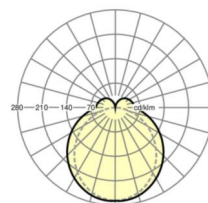

LIGHTING TECHNOLOGY

Placement	LED, Colour rendering/Light colour CRI ≥ 80 / 3000K
Colour tolerance (MacAdam)	3SDCM
Photobiological safety (Luminaire)	RG1
Nominal luminous flux	5530lm
LED service life	50000h L80/B10 (Tq 35°C)
Luminaire luminous efficiency	161lm/W
Beam angle	130° (C0) / 110° (C90)
UGR lat./long.	24.4 / 22.9

MECHANICS

Housing colour	black RAL 9005
Dimensions (LxWxH/DxH)	1531mm x 63mm x 54mm
Weight (net)	2kg
Type of installation	Mounting rail system installation, Light structure

Dimensions

L	1531 mm	Length
B	63 mm	Width
H	54 mm	Height

DEEP-LINK

<https://www.regiolum.de/en/article/19130006074>

Reference	LED 6000lm 830
ηLB	100 %
Φ ↓/↑	84 % / 16 %
UGR lat./long.	24.4 / 22.9